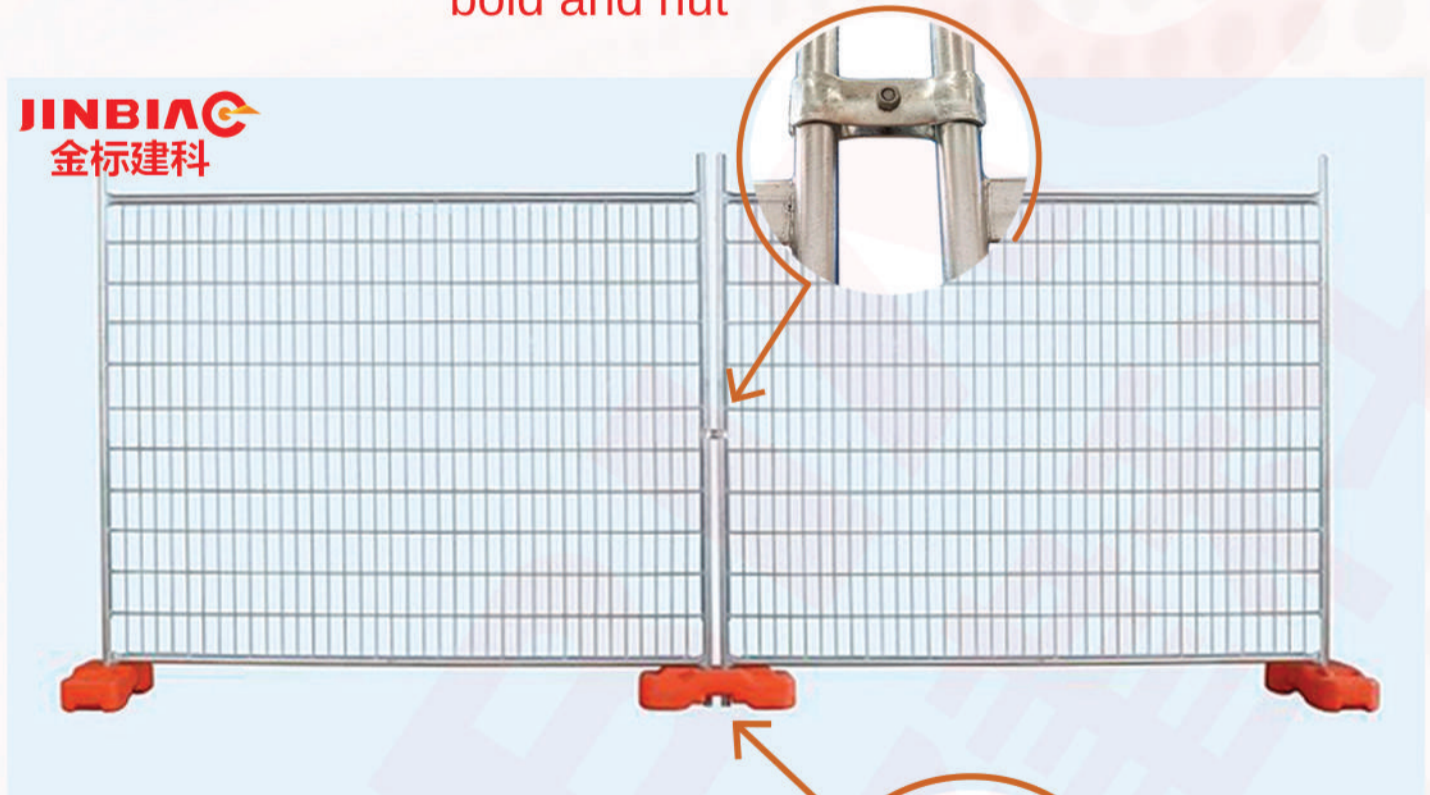

TEMPORARY FENCING

The **Temporary Fencing** comes with an individual fencing clip including secure plate, bolt and nut for better **stability** and **durability**.

High quality Fencing clip with secure plate, bold and nut

JINBIAO
金标建科